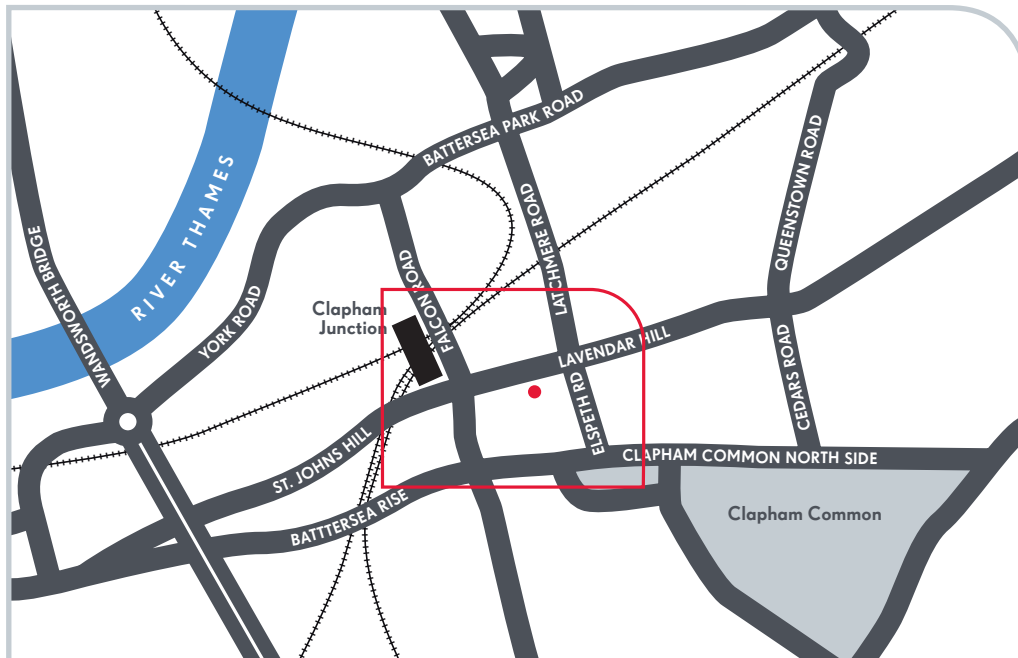

GRASS ROOTS HBI
inspiring people 

19 Bakery Place
119 Altenburg Gardens
London
SW11 1JQ

Tel: 020 7924 3663
Fax: 020 7223 1857

Grass Roots HBI's office is close to Clapham Junction train station, one of the busiest stations in the UK. When leaving the station take the main exit and turn left on to Lavender Hill.

Walk up the hill for approximately 5 minutes - Altenburg Gardens is on the right, off Lavender Hill. Grass Roots HBI's offices are approximately 30 yards down Altenburg Gardens on the right. You will see a cobbled entrance and the offices are in the main building.

The walk should take approximately 7 minutes.

The nearest tube station is Clapham Common, which is a 5 minute drive from the offices.

Bringing people and brands together

www.grassrootshbi.uk.com

Communication