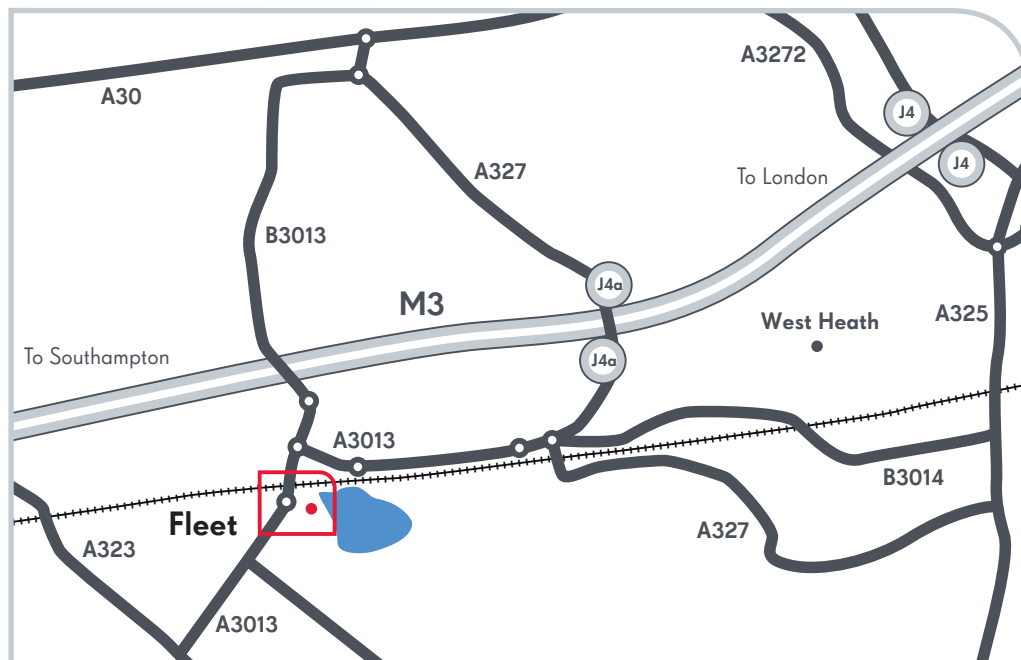

GRASS ROOTS DMS 
inspiring people

7 Waterfront Business Park
Fleet
Hampshire
GU51 3TY
United Kingdom

Tel: +44 (0) 1252 776300
Fax: +44 (0) 1252 776301

Leave the M3 at junction 4a and at the roundabout take the 2nd exit onto the A327 (signposted Farnborough, Fleet). At the next roundabout take the 2nd exit onto the A3013 (signposted Fleet, Cove). At the following roundabout take the 3rd exit onto the A3013, then the 1st exit at the next roundabout onto the A3013 (signposted Fleet) and then take the 1st exit at the next roundabout onto the A3013 (signposted Fleet, Aldershot). At the final roundabout take the 2nd exit (signposted Waterfront Business Park) and Grass Roots DMS is the second turning on the left. Visitor spaces are allocated in front of Reception. Please note Waterfront Business Park is a one way system.

Train, Direct line between Waterloo and Fleet Station.

Delegate Management Services –
exceptional experience, exceptional support

www.grassrootsdms.uk.com