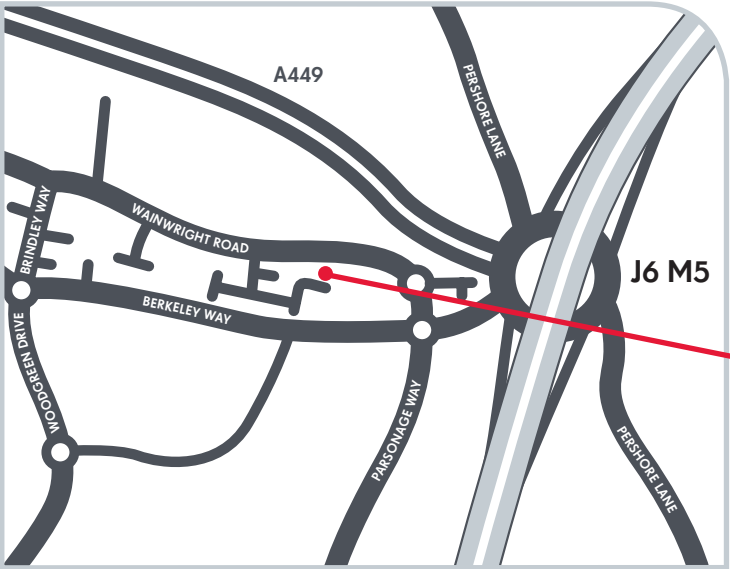

Exit M5 at Junction 6.

When coming from the north take the 3rd exit off the roundabout, towards Warndon/ Warndon Villages. When coming from the south take the 1st exit, towards Warndon.

At the next roundabout turn right. At the next roundabout take the 2nd exit. Continue straight along this road and take the 2nd exit. Continue along this road and take the 2nd left into Berkeley Business Park. Continue along this road until you reach a T junction and turn left.

Continue along this road until you come to the end and bear left. You will now see Grass Roots in front off you.

Bringing people and brands together

[www.grassrootslive.uk.com](http://www.grassrootslive.uk.com)